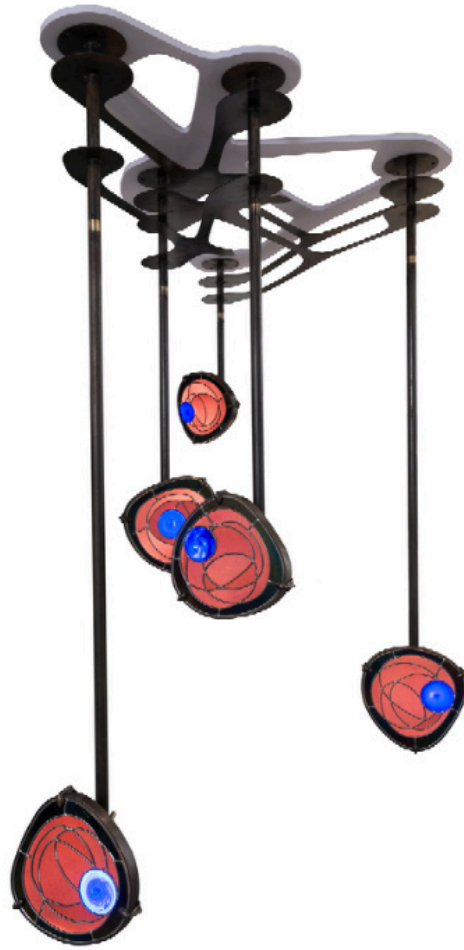

COUP D'ETAT

A Fragment for Coleridge Ceiling Light

by Chuck Moffit

Contemporary

United States

A Fragment for Coleridge Ceiling Light is constructed with bronze, stained glass, patinated steel and dimmable LED lights.
One of a Kind.

Dimensions: 53" W x 84" D x 88" H

LC-MOFFIT-FRGMTC-LIGHT

Price Upon Request.