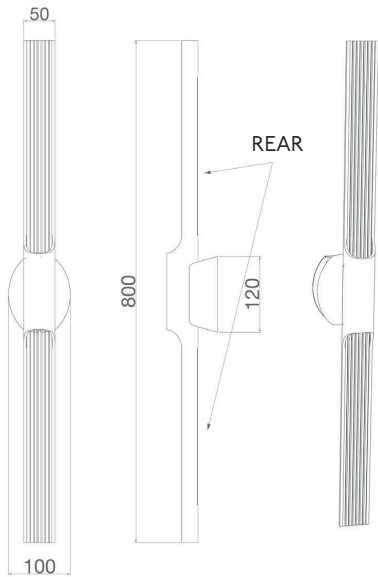

COUP D'ETAT

Beam 800 Wall Lamp
by Entrelacs
Contemporary
France

Patinated casted bronze wall lamp.

Dimensions: 3.94" W x 43.31" / 31.5" / 23.62" H

LW-ENTRELACS-BEAM-800

BEAM 800 WALL LAMP

FIXING

ITEM NO.	DIMENSIONS	LUMENS	900 LM (NOMINAL)
LW-ENTRELACS-BEAM-800	3.94" W x 43.31" / 31.5" / 23.62" H	WATTS	6 W

ALABASTER OPTIONS

WHITE VEINED
BROWN VEINED

SPECIFICATIONS

COLOR : 2700K / 3000K / 4000K

DRIVER : INSIDE / INSIDE / REMOTE

WEIGHT : 3.5 kg / 7.7 LBS

STANDARD

COLORS