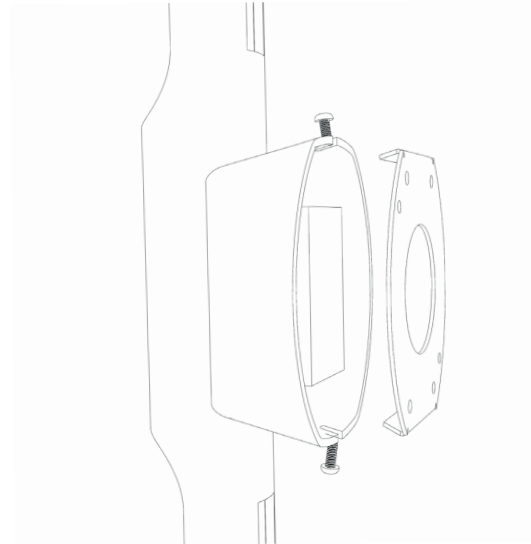

COUP D'ETAT

Beam 800 Wall Lamp
by Entrelacs
Contemporary
France

Patinated casted bronze wall lamp.

Dimensions: 3.94" W x 43.31" / 31.5" / 23.62" H

LW-ENTRELACS-BEAM-800

BEAM 800 WALL LAMP

FIXING

ITEM NO.	DIMENSIONS	LUMENS	900 LM (NOMINAL)
LW-ENTRELACS-BEAM-800	3.94" W x 43.31" / 31.5" / 23.62" H	WATTS	6 W

DESCRIPTION

PATINATED CASTED BRONZE WALL LAMP.

BRONZE FINISH OPTIONS

RAW BRONZE FNRB
MEDIUM BRONZE FNMB
BLACK BRONZE FNBK

SPECIAL FINISH OPTIONS

BRUSHED NICKEL
CUSTOM FINISHING
ON DEMAND

*PLEASE NOTE THAT THE BRONZE HAS A LIVING FINISH. A CLEAR COAT CAN BE APPLIED IF SPECIFIED TO AVOID PATINA.

ALABASTER OPTIONS

WHITE VEINED
BROWN VEINED

SPECIFICATIONS

COLOR : 2700K / 3000K / 4000K

DRIVER : INSIDE / INSIDE / REMOTE

WEIGHT : 3.5 kg / 7.7 LBS

STANDARD

COLORS