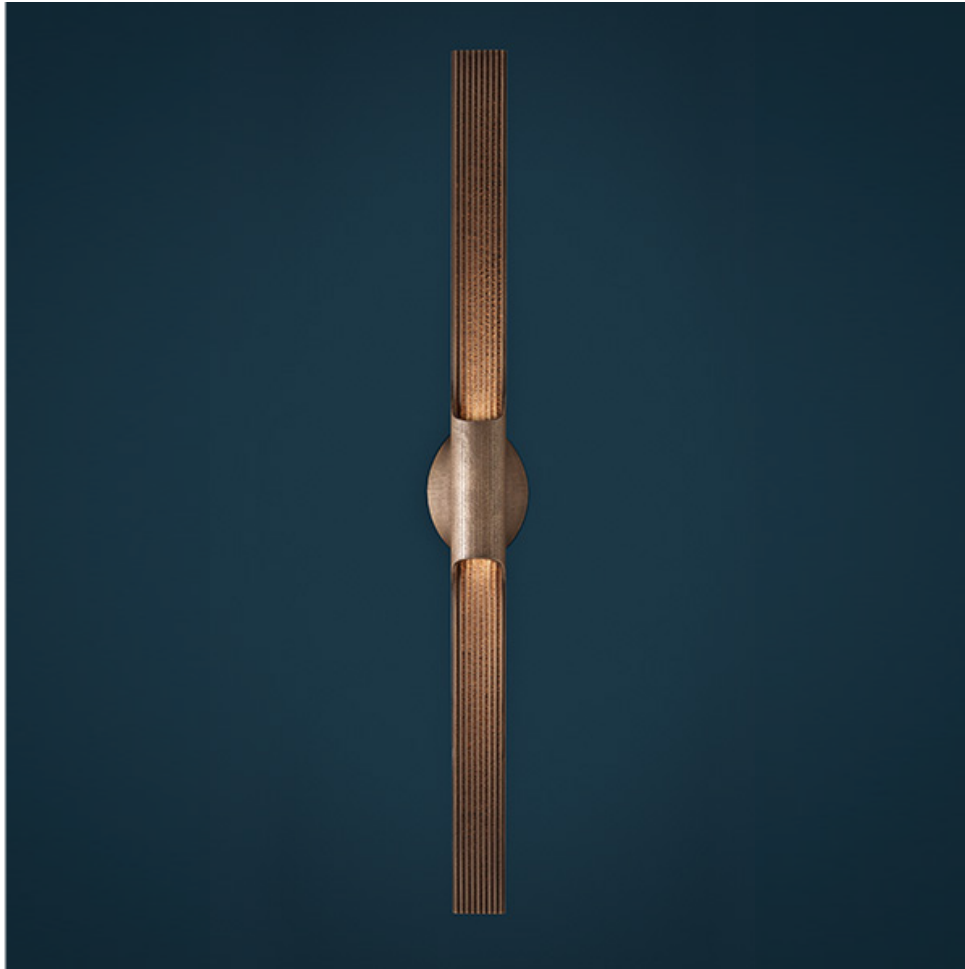

COUP D'ETAT

Beam 800 Wall Lamp
by Entrelacs
Contemporary
France

Patinated casted bronze wall lamp.

Dimensions: 3.94" W x 43.31" / 31.5" / 23.62" H

LW-ENTRELACS-BEAM-800

BEAM 800 WALL LAMP

FIXING

ITEM NO.	DIMENSIONS	LUMENS	900 LM (NOMINAL)
LW-ENTRELACS-BEAM-800	3.94" W x 43.31" / 31.5" / 23.62" H	WATTS	6 W

DESCRIPTION

PATINATED CASTED BRONZE WALL LAMP.

BRONZE FINISH OPTIONS

RAW BRONZE FNRB
MEDIUM BRONZE FNMB
BLACK BRONZE FNBK

SPECIAL FINISH OPTIONS

BRUSHED NICKEL
CUSTOM FINISHING
ON DEMAND

*PLEASE NOTE THAT THE BRONZE HAS A LIVING FINISH. A CLEAR COAT CAN BE APPLIED IF SPECIFIED TO AVOID PATINA.

ALABASTER OPTIONS

WHITE VEINED
BROWN VEINED

SPECIFICATIONS

COLOR : 2700K / 3000K / 4000K

DRIVER : INSIDE / INSIDE / REMOTE

WEIGHT : 3.5 kg / 7.7 LBS

STANDARD

COLORS