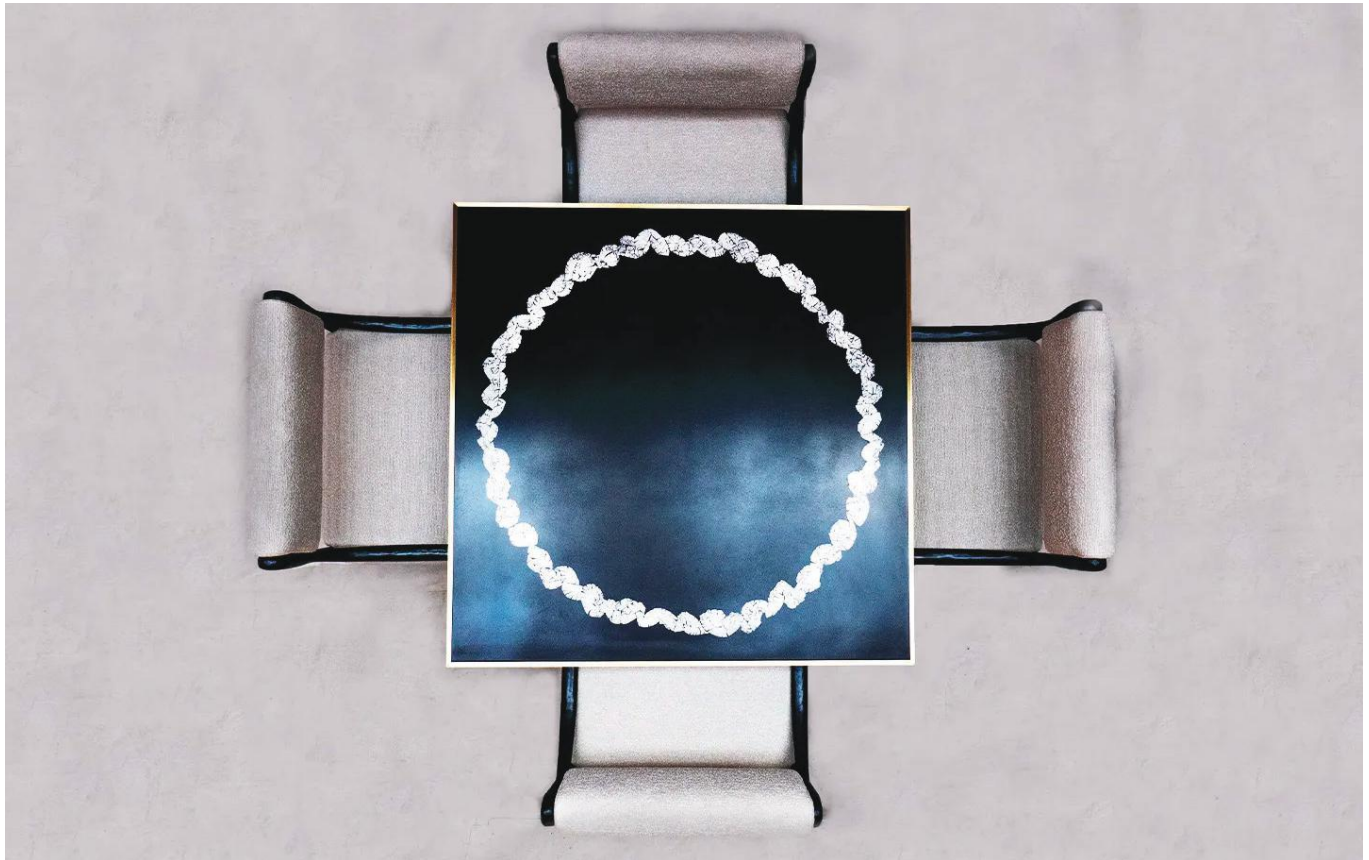

Couronne Game Table

by DE LA VEGA

Contemporary

United States

The Couronne Game Table showcases a harmony of intersections. The form is inspired by the work of Art Deco master Maxime Olde.

TDC-DLV-COURONNE-GM-TBL

The base is mixed materials of gunmetal steel, brushed aluminum stretchers and a polished brass screw detail. The top is an elegant pattern of Coquille D'Oeuf (eggshell mosaic), grounded by the dark smooth resin within which it is embedded, trimmed in a satin brass frame.

COURONNE GAME TABLE

COUP D'ETAT

ITEM NO.

DIMENSIONS

TDC-DLV-COURONNE-GM-TBL 36" W x 36" D x 29" H

METAL OPTIONS:

Satin Brass
Oil-Rubbed Bronze
Gunmetal
Antique Bronze
Satin Nickel

EGGSHELL OPTIONS:

Satin Nickel

Eggshell

by DE LA VEGA

Eggshell in Black

COQUILLE D'OEUF

An old-world Vietnamese lacquer technique used to create delicate and unique surfaces. Before there was a white pigment for lacquer, artisans would use bits of duck or chicken egg embedded by hand into the surface.