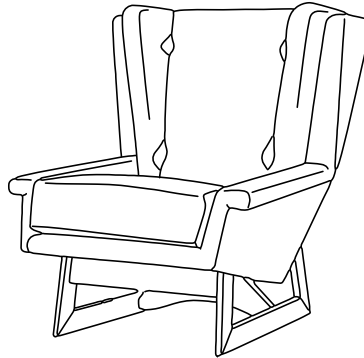

## DONNER CHAIR

Item No.	Dimensions	Seat	Arm Height	Weight
UP-CS-64	32" L x 38.5" W x 39" H	16" H (to Crown) x 25.5" D	19.5"	75 lbs