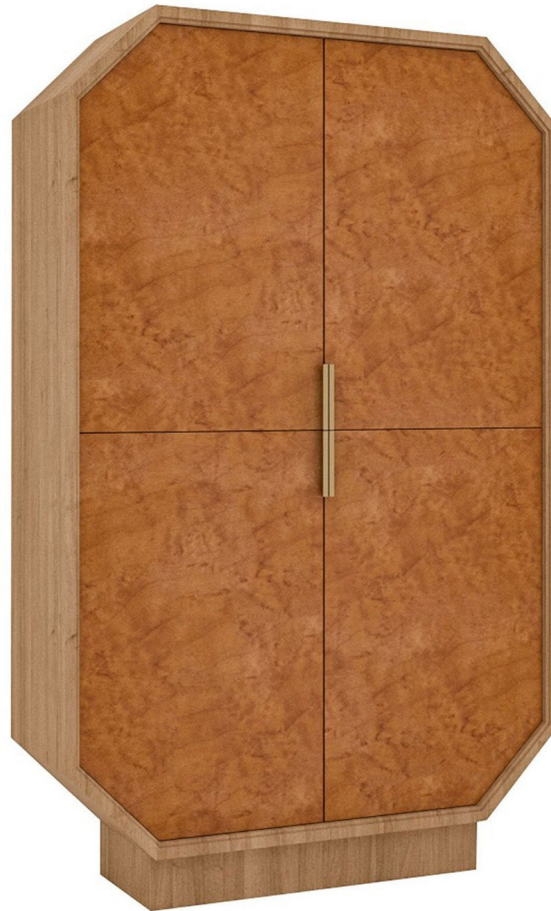

COUP D'ETAT

Gemma Tall Cabinet
by **Natasha Baradaran**

Contemporary

United States

Adriatic vegan parchment doors bleached ash frame & brass hardware. Available as half cabinet.

Dimensions: 50" W x 20" D x 80" H

Item Number: CG-NB-GEMMA-TALL

Vegan Parchment Options: Natural, Rose Gold, Melograno, Adriatic, Amethyst, or Espresso

Fumo Lacquer Options: Perla, Nudo-Blush, Melograno, or Ebony

Matte Stain Options: Bleached Ash, Bleached Walnut, Matte Ebonized Walnut, Matte Sawn Walnut Matte Natural Walnut, or Mink