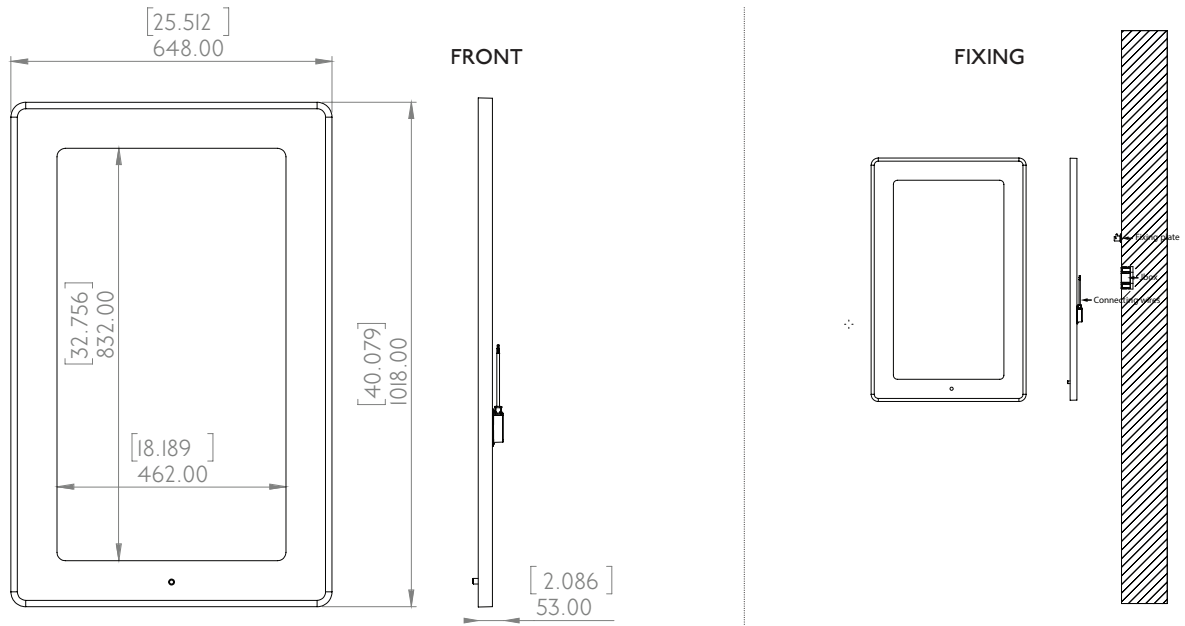

COUP D'ETAT

Mirror Hublot 1000
by **Entrelacs**
Contemporary
France

Body lamp patinates bronze with protective varnish and alabaster diffuser.

25.51" W x 2.09" D x 40.08" H

PM-ENTRELACS-HUBLOT MIRROR-RECT

MIRROR HUBLOT 1000

ITEM NO.

PM-ENTRELACS-HUBLOT MIRROR-RECT

DIMENSIONS

25.51" W X 2.09" D X 40.08" H

CERTIFICATES

DESCRIPTION

BODY LAMP PATINATES BRONZE WITH PROTECTIVE VARNISH AND ALABASTER DIFFUSER.

SPECIFICATIONS

LIGHTNING: STRIP LED 24V

WEIGHT: 50 LBS

LUMENS: 1524 LM (NOMINAL)

WATTS: 16 W

STANDARD

COLORS

DIMMING