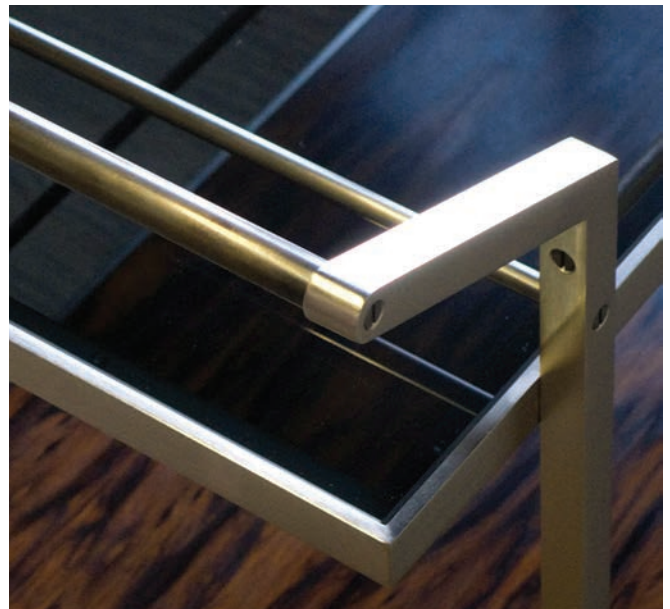

Kent Bar Cart
by DE LA VEGA

Contemporary
United States

Symmetry and classic lines anchor a living space while mixed materials create an airiness to a substantial piece.

CG-DLV-KENT-BR

ITEM NO.

DIMENSIONS

CG-DLV-KENT-BR

18 3/8" W x 36" D x 31 1/2" H

WOOD OPTIONS:

Wenge
Walnut
Oak
Oxidized Maple
Ebonized Ash

EGGSHELL OPTIONS:

Espresso Premium*
Jade Premium*
Black Premium*

METAL OPTIONS:

Satin Brass
Satin Nickel
Antique Bronze
Gunmetal
Oiled-Rubbed Bronze

ADDITIONAL:

Casters are for
decorative use only.
Price upon request.

GLASS OPTIONS:

Bronze
Grey
Clear

CORIAN OPTIONS:

Black
White

Metal for Kent
by DE LA VEGA

Gunmetal

Eggshell in Black

COQUILLE D'OEUF

An old-world Vietnamese lacquer technique used to create delicate and unique surfaces. Before there was a white pigment for lacquer, artisans would use bits of duck or chicken egg embedded by hand into the surface.