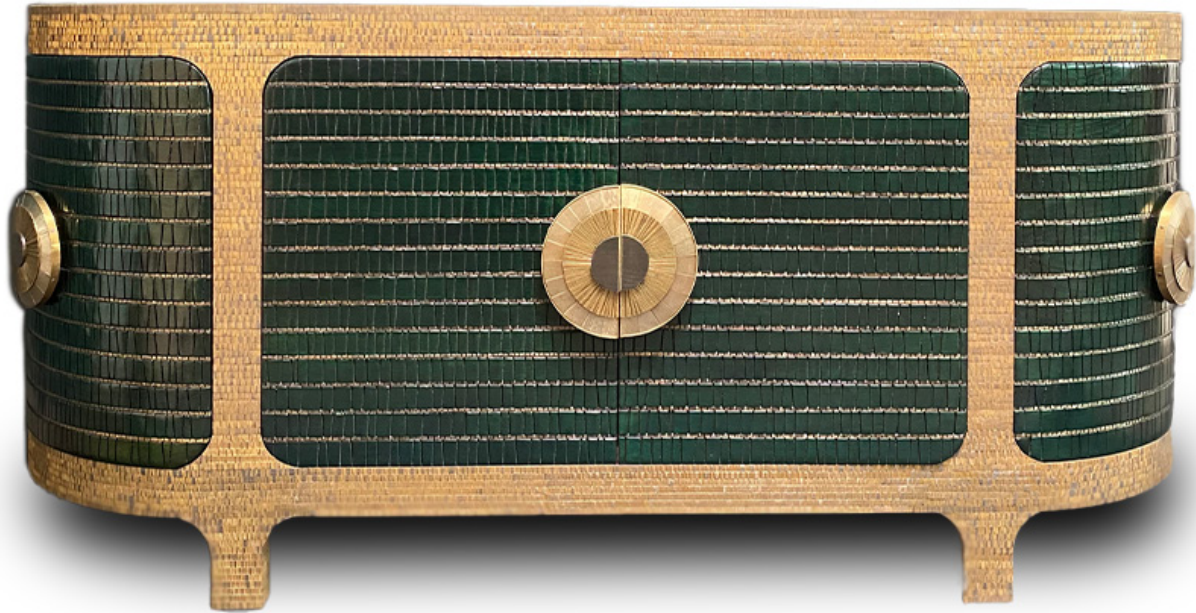

# COUP D'ETAT

**Nix Sideboard**  
*by Damian Jones*

*Contemporary*  
United States

Sideboard with emerald green painted insets and antique mirrored top.

72" W x 19" D x 32" H

CG-JONES-NIX

Price Upon Request.