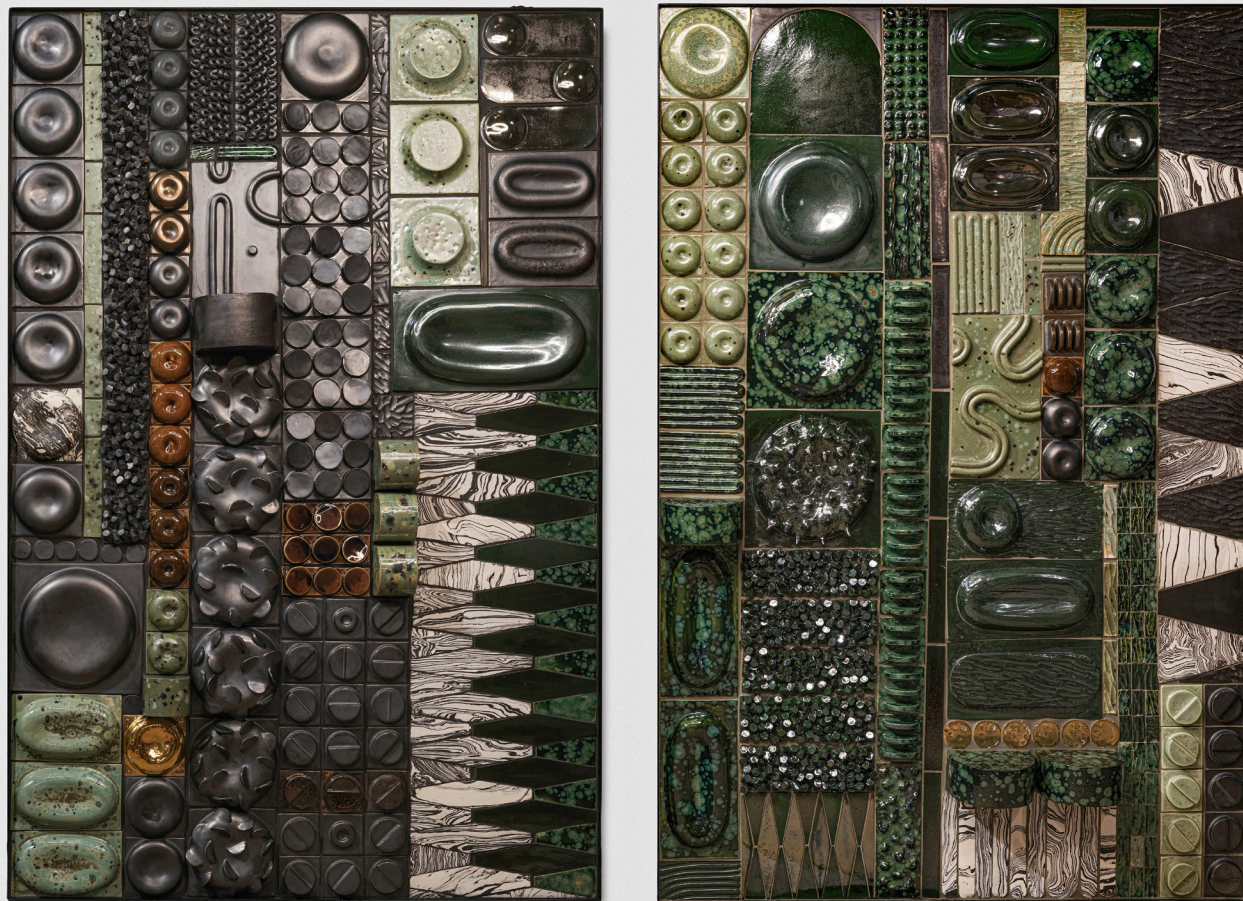

COUP D'ETAT

Framed Tiled Artwork

by Linda Fahey

Contemporary

United States

Hand-built ceramic tiles in varied shapes, textures, and deep tonal glazes come together in this one-of-a-kind wall installation by Linda Fahey. Drawing inspiration from the Northern California coast, Fahey creates a dynamic, sculptural composition that shifts between glossy, matte, and patterned surfaces. The result is a richly layered artwork that feels both organic and meticulously composed.